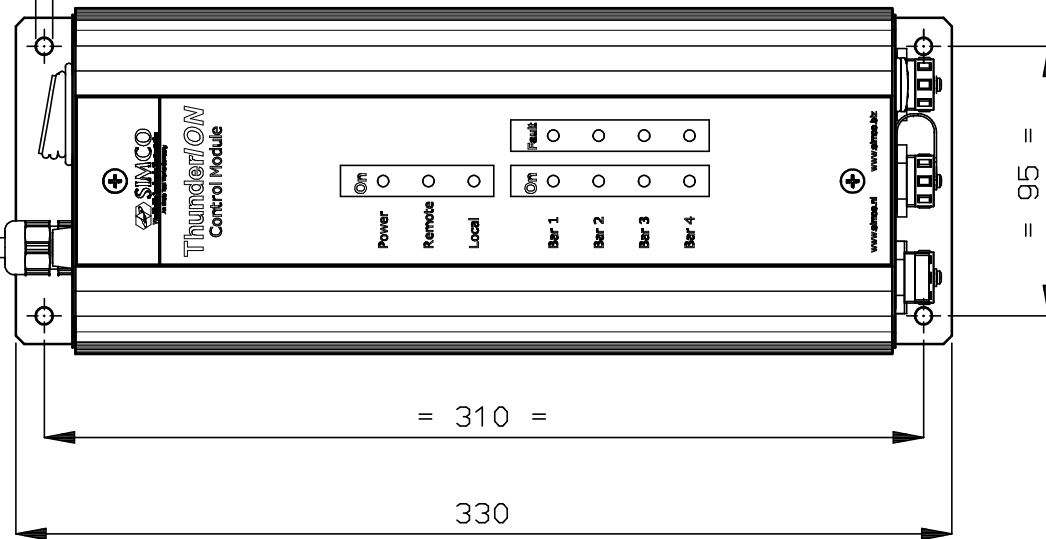

Line cord 1,8m.

I/O Connector (12 pole)

Standard delivered with Control Module

All dimensions in mm.
All dimensions for reference only

www.simco.nl

Tel: +31 (0)573 288333

Name: Control Module ThunderION

Date: 25-01-2007

ECN -

REV. -

Drawn: RLS

Dwg. nr.:

Check: BWB

1510A400