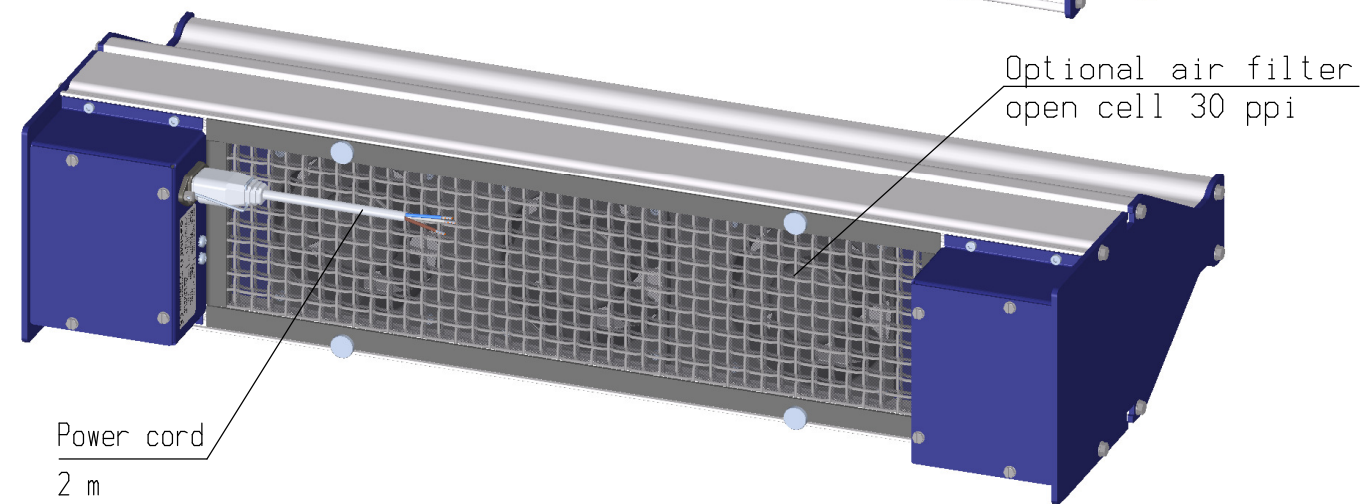

Full length mounting slots for M8 bolts and nuts

AVAILABLE LENGTHS			
"L" EFFECTIVE	"T" TOTAL	"L" EFFECTIVE	"T" TOTAL
520	731	1320	1531
680	891	1480	1691
840	1051	1640	1851
1000	1211	1800	2011
1160	1371	1960	2171

Standard mounting material: M8x35 bolts, nuts and washers 	Optional: Mounting hinges 	Optional: Filter set, open cell 30 ppi 
---	---	---