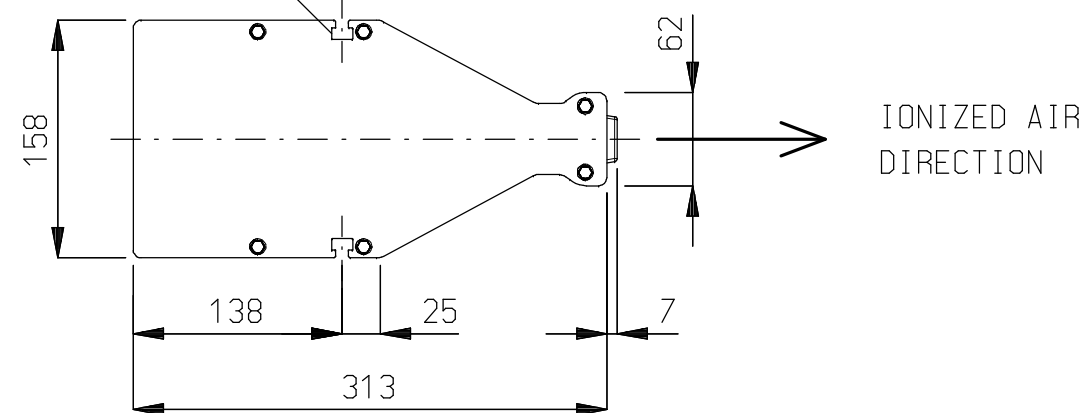

Full length mounting slots for M8 bolts and nuts

AVAILABLE LENGTHS			
"L" EFFECTIVE	"T" TOTAL	"L" EFFECTIVE	"T" TOTAL
520	731	1320	1531
680	891	1480	1691
840	1051	1640	1851
1000	1211	1800	2011
1160	1371	1960	2171

Standard mounting material: M8x35 bolts, nuts and washers 	Optional: Mounting hinges 	Optional: Filter set, open cell 30 ppi 
---	---	---