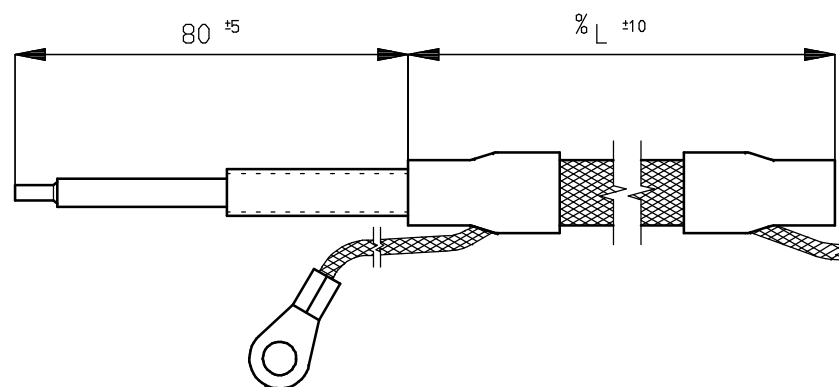

Cable exit options

(With shielded HV-cable)

Mounting materials included

ST3,5x19

Gland

PG-9

(only with standard HV-cable)

Option Valve

Female - female  
1/8 BSP  
Part no.: 9146982101